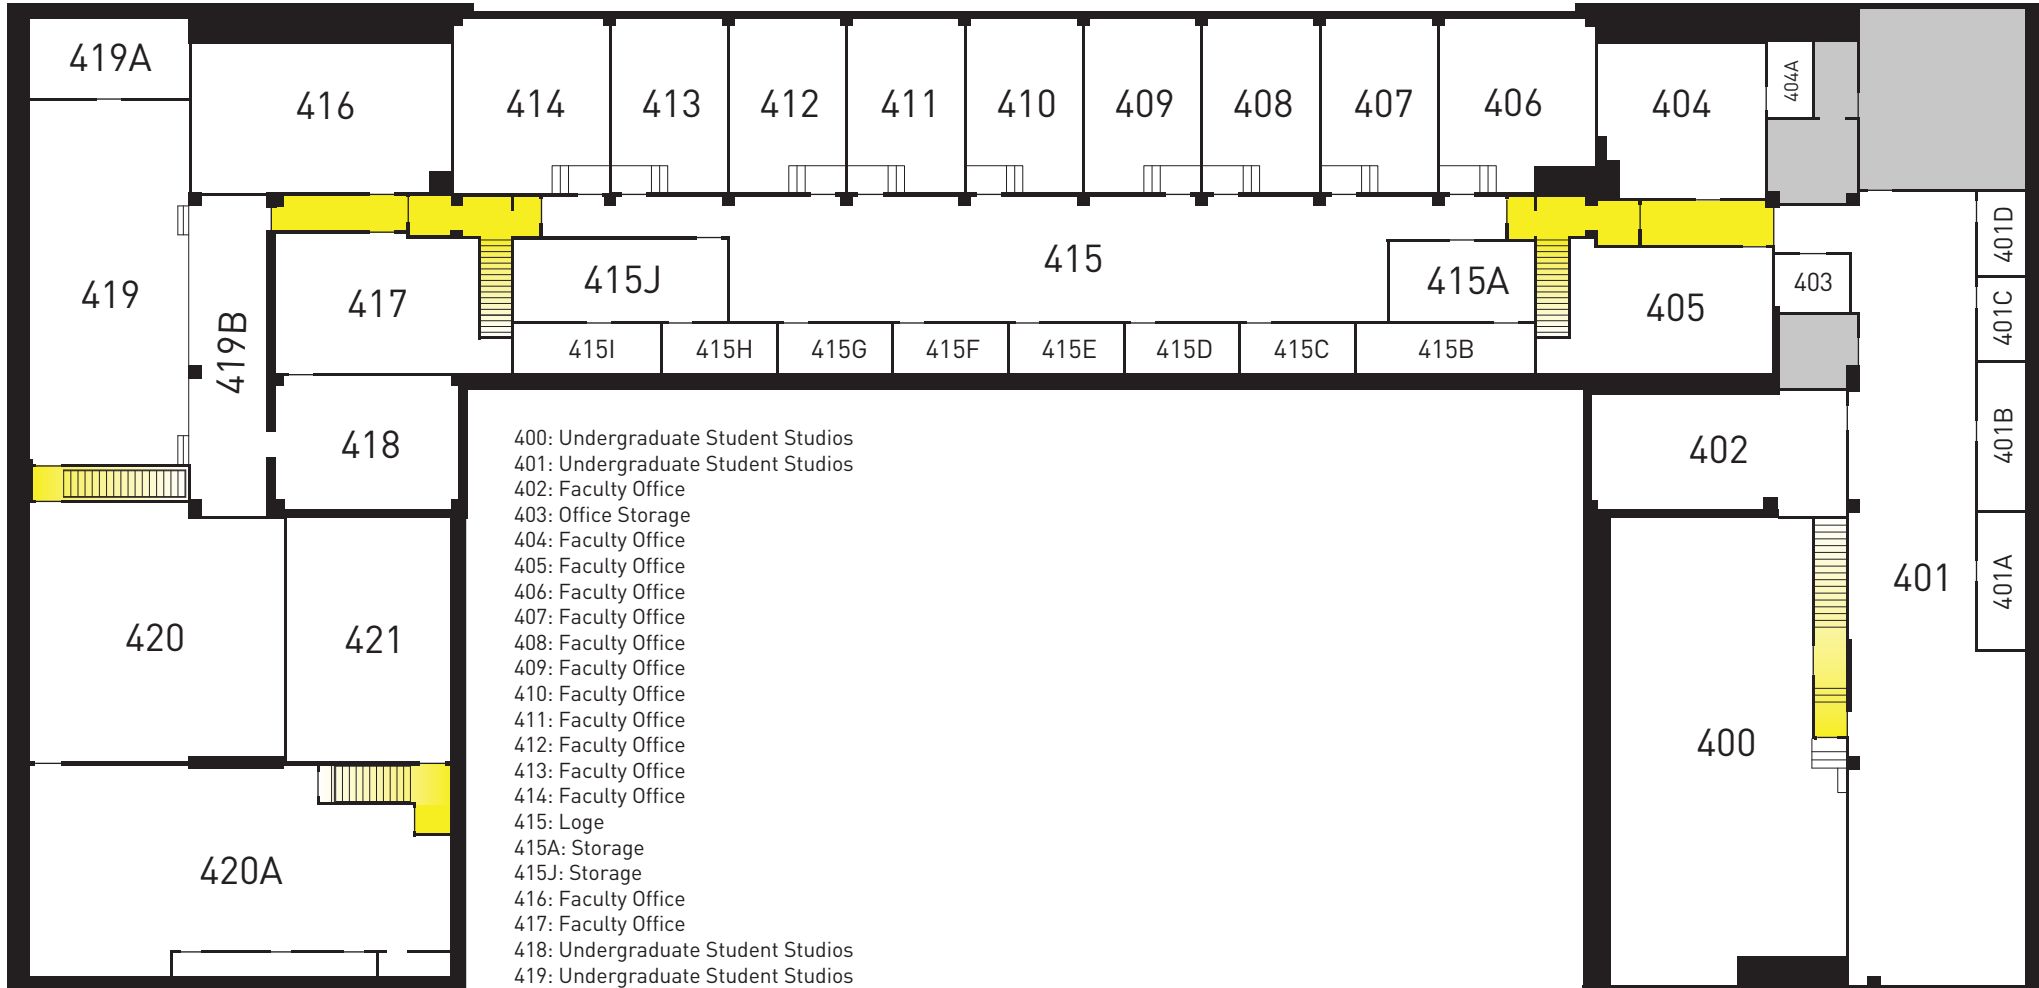

### 4th Floor

- 400: Undergraduate Student Studios
- 401: Undergraduate Student Studios
- 402: Faculty Office
- 403: Office Storage
- 404: Faculty Office
- 405: Faculty Office
- 406: Faculty Office
- 407: Faculty Office
- 408: Faculty Office
- 409: Faculty Office
- 410: Faculty Office
- 411: Faculty Office
- 412: Faculty Office
- 413: Faculty Office
- 414: Faculty Office
- 415: Loge
- 415A: Storage
- 415J: Storage
- 416: Faculty Office
- 417: Faculty Office
- 418: Undergraduate Student Studios
- 419: Undergraduate Student Studios
- 419A: Faculty Office
- 419B: Undergraduate Student Studios
- 420: Undergraduate Student Studios
- 420A: Undergraduate Student Studios
- 421: Undergraduate Student Studios: ETB Area

**Corridor**