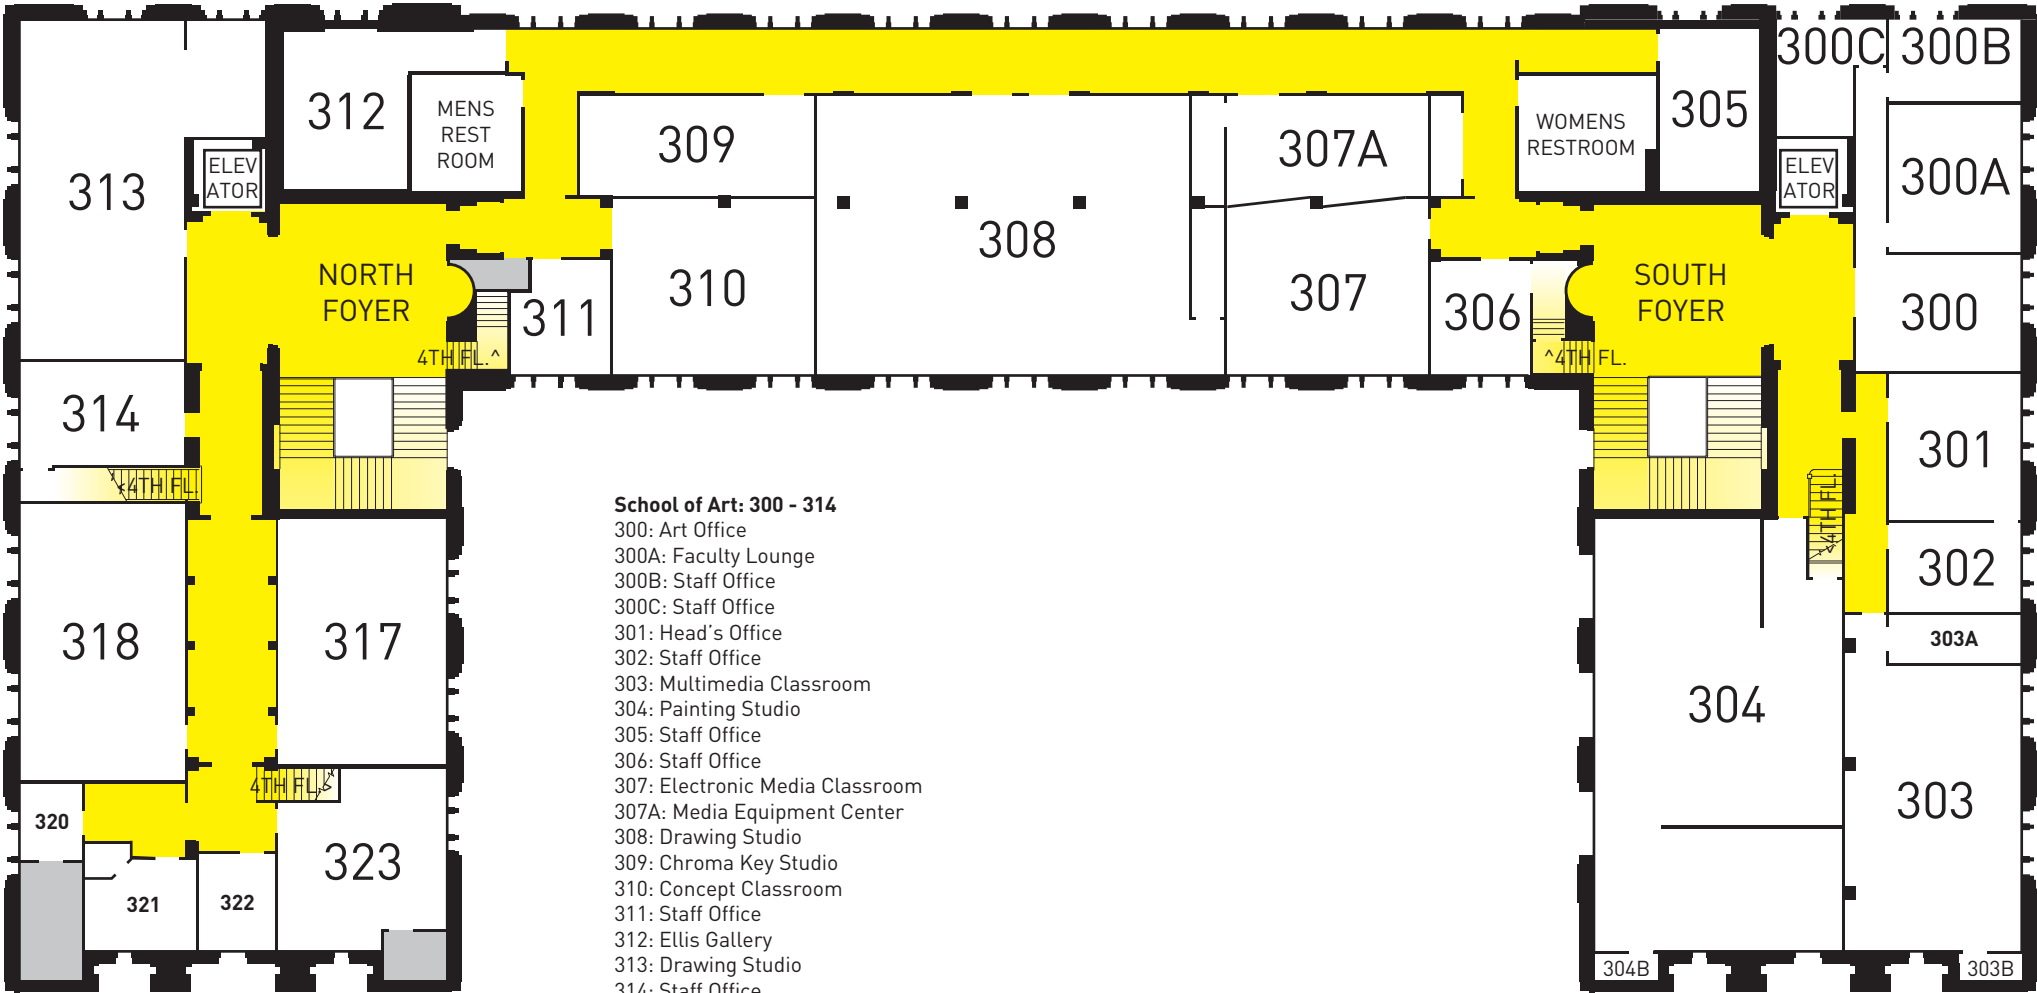

School of Art

College of Fine Arts

3rd Floor

School of Art: 300 - 314

- 300: Art Office
- 300A: Faculty Lounge
- 300B: Staff Office
- 300C: Staff Office
- 301: Head's Office
- 302: Staff Office
- 303: Multimedia Classroom
- 304: Painting Studio
- 305: Staff Office
- 306: Staff Office
- 307: Electronic Media Classroom
- 307A: Media Equipment Center
- 308: Drawing Studio
- 309: Chroma Key Studio
- 310: Concept Classroom
- 311: Staff Office
- 312: Ellis Gallery
- 313: Drawing Studio
- 314: Staff Office

CFA Multimedia Studio: 317 - 323

- 317: Computer Lab / Windows
- 318: Computer Lab / Mac OS X
- 320: Staff Office
- 321: Sound Room
- 322: Office
- 323: Multimedia Studio

Corridor